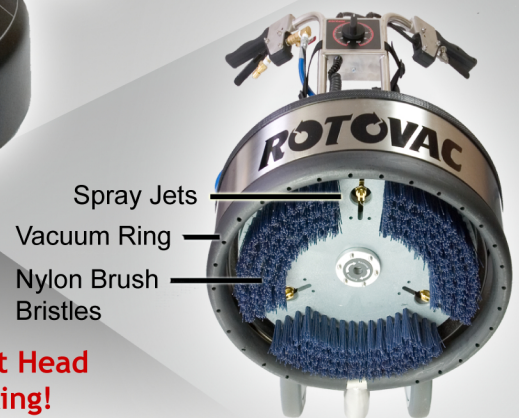

# ROTOVAC 360i

CARPET, TILE & GROUT CLEANING MACHINE

**Stop Breaking  
Your Back With  
A Manual Wand!**

The Rotovac 360i is a Patented Rotary Extraction Power Head that utilizes rotary vacuum heads to thoroughly deep clean carpet with hundreds of multi-directional cleaning passes. The 360i weighs only 39 lbs and is extremely easy to use as it operates in a self propelled side to side motion. Simply stated, "The 360i cleans better with less effort."

1200 PSI Easy Pull Valve

Switch Built Into Lever

Telescoping Handle

Clear View Tube

Easy Push Button Handle Adjustment

High Torque Gear Motor

Setup for 2" Vacuum Hose

Vacuum Ports  
Spray Jets

**NEW! Tile & Grout Head  
With Vacuum Ring!**

Spray Jets  
Vacuum Ring  
Nylon Brush Bristles