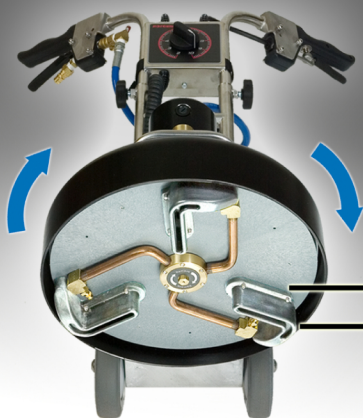

# ROTOVAC 360i

CARPET, TILE & GROUT CLEANING MACHINE

**Stop Breaking  
Your Back With  
A Manual Wand!**

The Rotovac 360i is a Patented Rotary Extraction Power Head that utilizes rotary vacuum heads to thoroughly deep clean carpet with hundreds of multi-directional cleaning passes. The 360i weighs only 39 lbs and is extremely easy to use as it operates in a self propelled side to side motion. Simply stated, "The 360i cleans better with less effort."

1200 PSI Easy Pull Valve

Switch Built Into Lever

Telescoping Handle

Clear View Tube

Easy Push Button Handle Adjustment

High Torque Gear Motor

Setup for 2" Vacuum Hose

Vacuum Ports  
Spray Jets

**NEW! Tile & Grout Head  
With Vacuum Ring!**

Spray Jets  
Vacuum Ring  
Nylon Brush Bristles